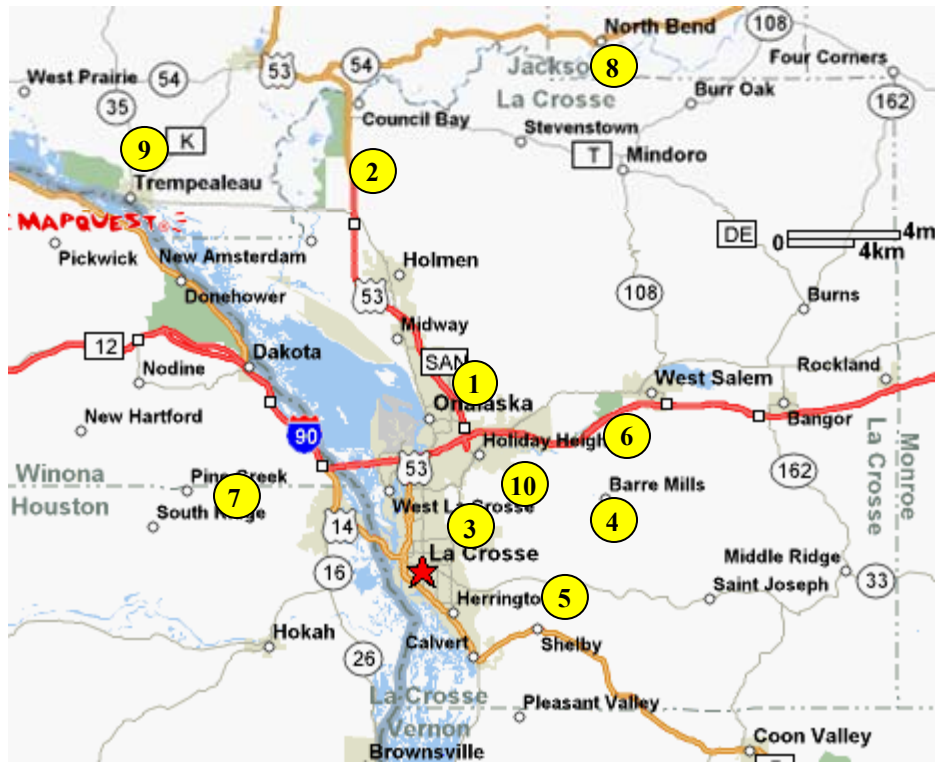

# La Crosse Area Golf Courses

<u>Golf Course</u>	<u>Address</u>	<u>Phone Number</u>
1. Coulee Golf Bowl	100 Green Coulee Rd, Onalaska	(608) 781-1111
2. Drugan's Castle Mound Country Club	W7665 Sylvester, Holmen	(608) 526-3225
3. Forrest Hills Public Golf Course Restaurant and Banquet Facilities	600 Losey Blvd N., La Crosse	(608) 526-3225
4. Fox Hollow Golf Course	N3287 CTH OA, La Crosse	(608) 786-4653
5. Irish Hills Golf Course & Driving Range	W4980 Knobloch Road, La Crosse	(608) 788-6904
6. Maple Grove Country Club	W4142 Cty Hwy B, West Salem	(608) 786-1500
7. Pine Creek Golf Course	3815 N. Pine Creek Rd., La Crescent, MN	(507) 895-2410
8. Riverbend Golf Course	W16628 Hall Rd., North Bend	(608) 488-7291
9. Trempealeau Mountain Golf Club	W24411 Fairway Dr., Trempealeau	(608) 534-7417
10. Walsh Golf Center	4203 CTH B, La Crosse	(608) 781-0838